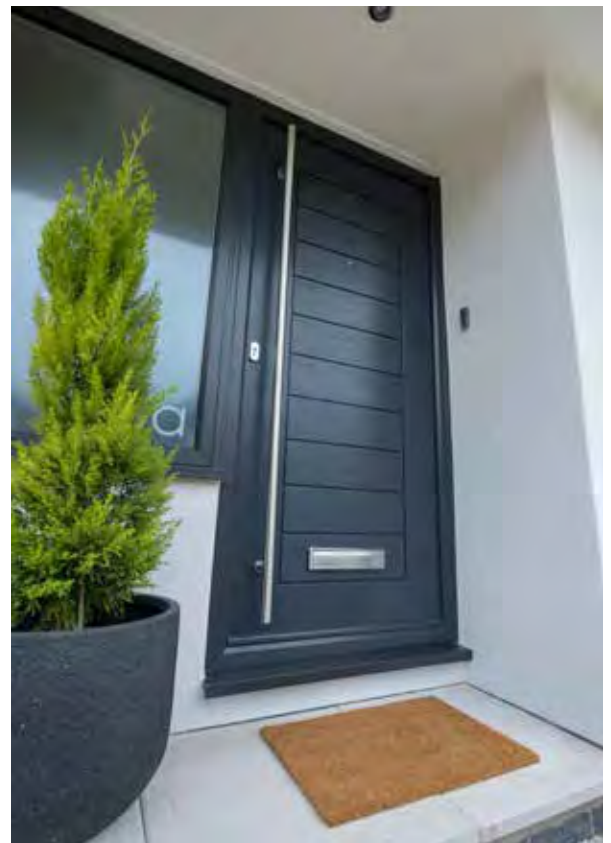

Red	Green	Blue	Black	White	Duck Egg Blue	Walnut	Irish Oak	Rich Aubergine	Chartwell Green	Cobalt Blue	Twilight Grey
French Grey	Foiled White	Anthracite Grey	Golden Oak	Schwarzbraun	Rosewood	Cream	Peacock Blue	Golden Sand	Painswick	Lavender