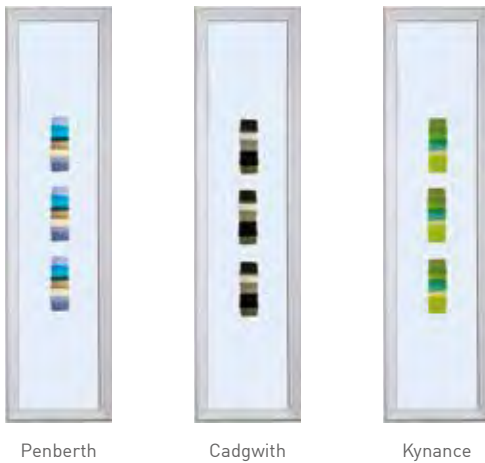

Hand crafted, each piece of glass is unique, turning the door to your home into a stunning work of art.