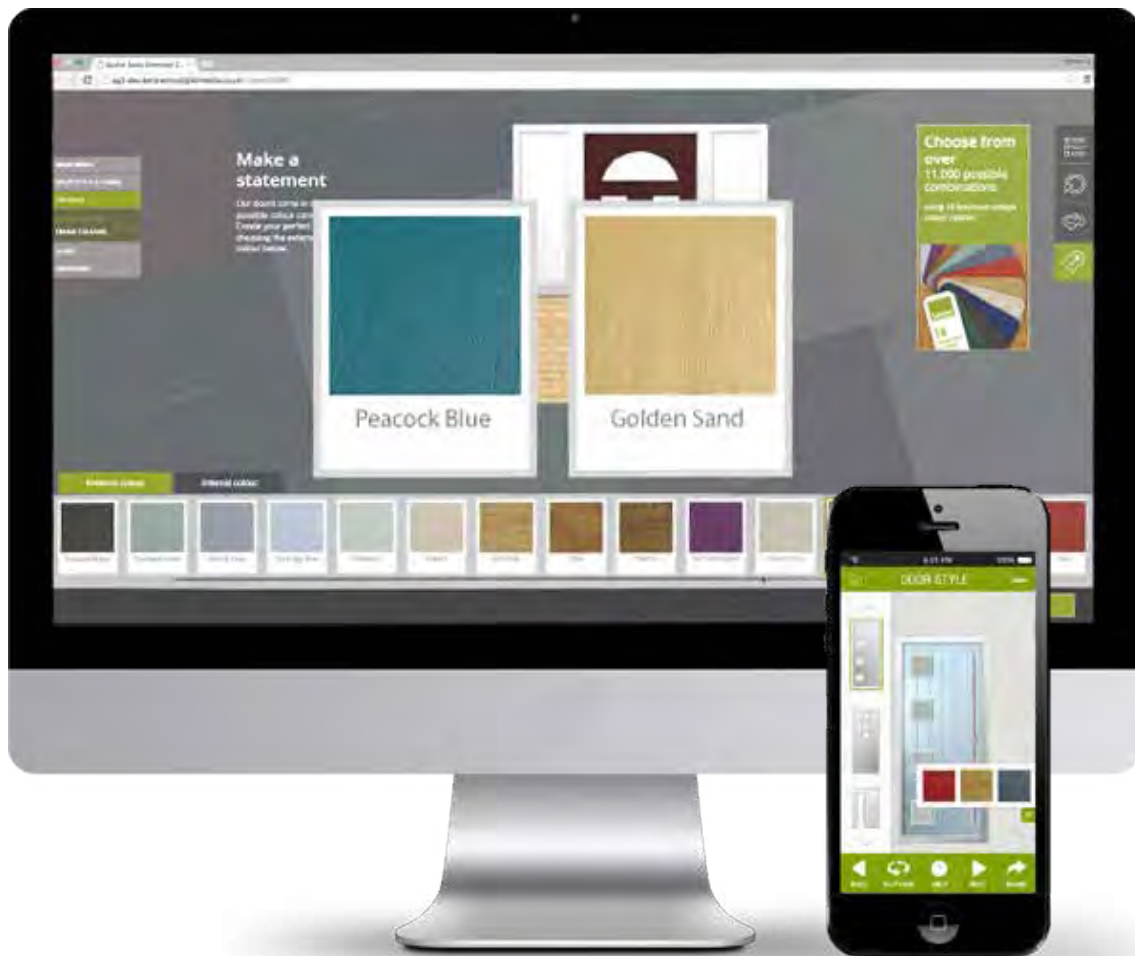

To create your perfect Solidor go online

www.doordesigner.solidor.co.uk

Trade Tech Windows & Doors

Goshen Farm, Brenchley Road,
Matfield, Kent, TN12 7DT

Tel 01892 481875
sales@trade-tech.co.uk

TRADE TECH
WINDOWS & DOORS

MASONITE®

Solidor®