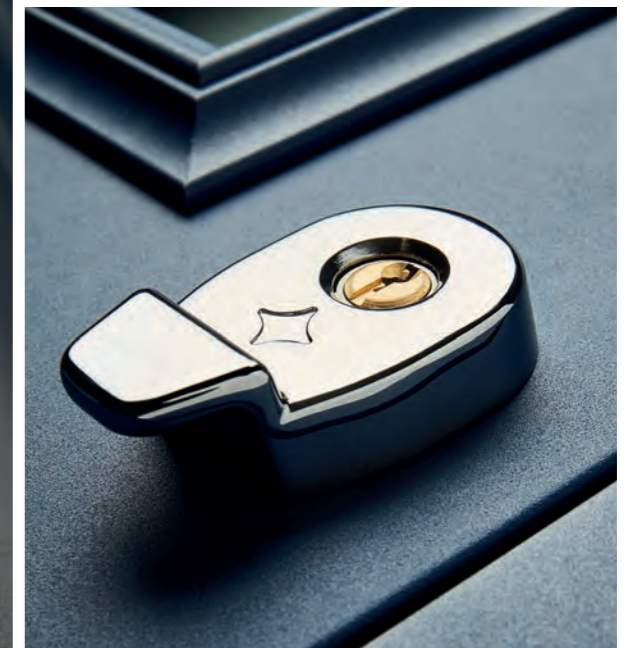

YOUR SECURITY IS OUR PRIORITY

Safety and security were central to each design decision in the development of the new Designer Door range, with each door meeting the requirements of PAS24, a British Standards test used to assess the security performance of windows and doors.

The doors' block construction features a hidden fixing system to ensure maximum protection and every door comes with the choice of two high-security locking mechanisms. You can choose between a multi-point slam lock, which means that the door locks automatically each time you close it, and is opened by a key, or a 10-point lock, where the door can only be locked and unlocked with the key. Both locks offer the same high level of security, so the choice really comes down to which one best suits your lifestyle.

Completing the range of security features, all our doors also have adjustable hinges and locks, fully integrated glazing panels (eliminating the need for glazing beads), tamper protection and drill-proof cylinders. Every door also features a completely hidden sash and fixing system which protects the lock body.

PAS 24:2016
ACCREDITED