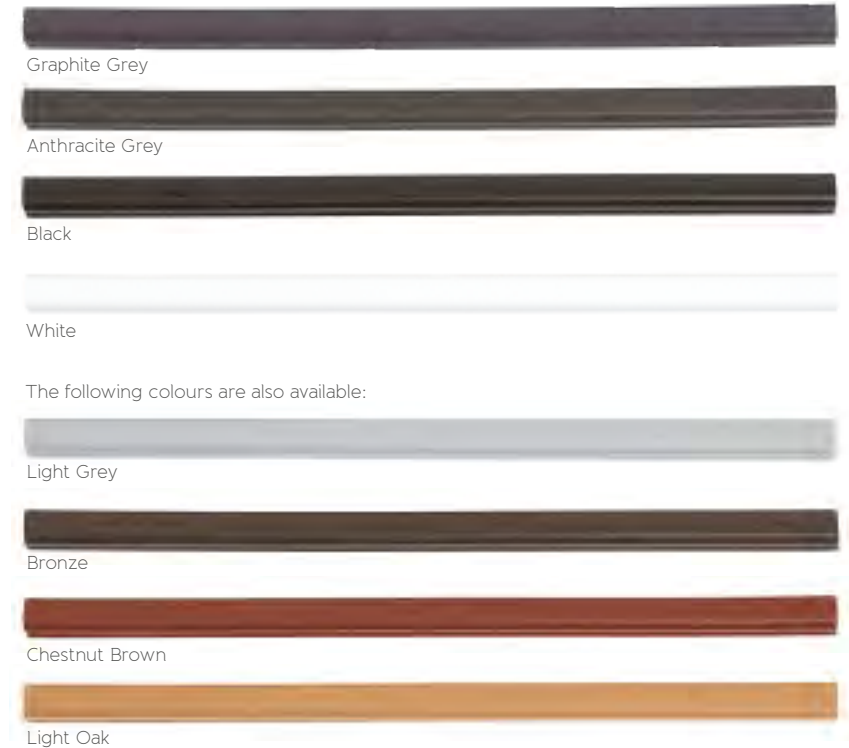

Popular colours...

Your personalisation options are virtually limitless with Origin. So much so that you're able to colour coordinate Q-Lon seals and various gaskets to the frame or panel. To the right demonstrates the most popular colours and to assist with this, we've outlined the Q-Lon colours that they often go with.

If you select a panel from the Kensington range in one of these colours, you'll benefit from receiving your doors on a 1-week lead time.

Dual Colour:

9910G (Hipca White) in, 7016M (Anthracite Grey) out

Colours shown here may not be 100% representative.

Visit your local showroom or contact Origin directly for physical samples.

Even the gasket and Q-Lon seal colour is your choice...

	Door Colour	Recommended Q-Lon Colour
A.	7015M and 9007M	Graphite Grey
B.	7016M	Anthracite Grey
C.	7021M and 9005M	Black
D.	9910G and 9910M	White