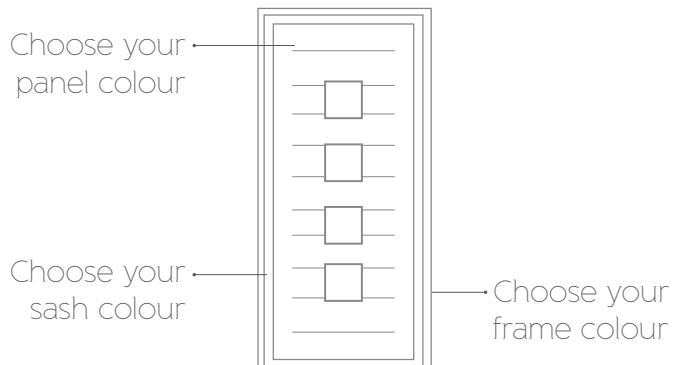

Inspired by colour...

set the tone of your home.

Whatever your colour preference, with over 150 different RAL shades to choose from, you can be sure to find one that suits your taste – no matter how subtle or flamboyant it may be.

Ranging from bright primary shades through to candy pastels and deeper earthy tones, the extensive colour palette is guaranteed to offer inspiration to homeowners and interior designers alike. Of course, the usual favourites of black, white and all of the popular metallic shades in between are also on offer.

Additionally, different colours can be selected on the frame, sash and the panel, meaning that it's easy to create your own unique look.

A dual colour option is also available, so your chosen exterior colour(s) can complement the building style, while the interior can blend in or contrast with your internal colour scheme.

Don't be afraid to go for a bold hue that makes your entranceway pop. Or, for a more subtle look, a more conservative colour will complement most interiors. Popular combinations include a vibrant red or blue door paired with white frame for a friendly high-contrast aesthetic. Or for a fresh seaside feel, a light and dark blue juxtaposition works wonderfully. And if it's a classic contrast you're seeking, nothing beats a timeless black and white pairing.

Many of our RAL colours also come with the option of a matt, satin or gloss finish, giving you plenty of choice to make a great first impression.